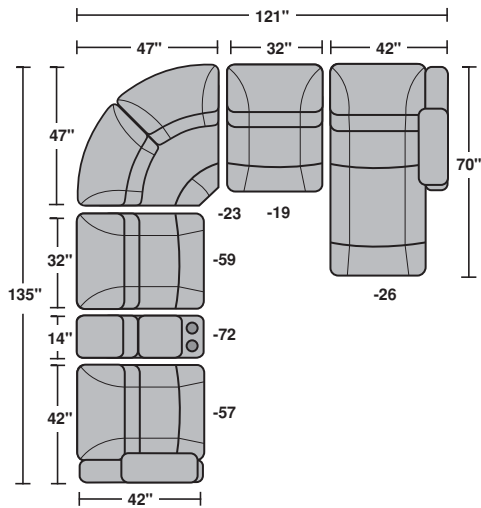

comfort relaxing durable luxurious style functional tailoring extraordinary beautiful dependable quality selection craftsmanship elegant fashion

LATITUDES

collection by Flexsteel®

1231 Reclining Sectional
LAF Recliner, Straight Console, Armless Recliner,
Corner Wedge, Armless Chair, RAF Inliner Chaise

1231 Gliding Recliner

1231 Breakthrough Group

©Flexsteel Industries Inc. 10/2008

1231 Breakthrough Group

Overall combined group dimensions as shown are 39"H x 121"W x 135"D

	Height	Seat Width	Overall Width	Seat Depth	Overall Depth	Arm Height	Seat Height	Seat Cushions
1231-57 LAF Recliner	39"	29"	42"	21"	42"	27"	21"	1
1231-58 RAF Recliner	39"	29"	42"	21"	42"	27"	21"	1
1231-59 Armless Recliner	39"	32"	32"	21"	42"		21"	1
1231-19 Armless Chair	39"	32"	32"	21"	42"		21"	1
1231-25 LAF Incliner Chaise	39"	29"	42"	51"	70"	27"	21"	1
1231-26 RAF Incliner Chaise	39"	29"	42"	51"	70"	27"	21"	1
1231-23 Full Wedge	39"	41"	66"	24"	43"		21"	1
1231-70 Wedge Console	35"		24"		39"			
1231-72 Straight Console	39"		14"		40"			
1231-54 Gliding Recliner	39"	19"	44"	21"	42"	27"	21"	1
1231-50 Recliner	39"	22"	48"	21"	42"	27"	21"	1