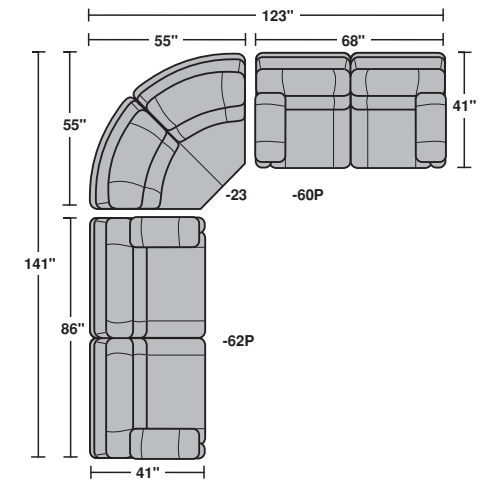

# LATITUDES

collection by Flexsteel®

1276 Sectional  
Power Reclining Sofa, Full Wedge,  
Gliding Reclining Love Seat with Console

1276 Power Recliner

Also available in fabric.  
Refer to 1576 group

## 1276 Hermosa Group

1276 Power Reclining Sofa

1276 Power Reclining  
Love Seat

1276 Gliding Reclining  
Love Seat with Console

# 1276 Hermosa Group

	Height	Seat Width	Overall Width	Seat Depth	Overall Depth	Arm Height	Seat Height	Seat Cushions
<b>1276-62P Power Reclining Sofa</b>	39"	62"	86"	23"	41"	26"	21"	2
<b>1276-60P Power Reclining Love Seat</b>	39"	44"	68"	23"	41"	26"	21"	2
<b>1276-604 Gliding Reclining Love Seat with Console</b>	39"	58"	82"	23"	41"	26"	21"	2
<b>1276-23 Full Wedge</b>	39"	20"	77"	23"	55"	21"	21"	1
<b>1276-50P Power Recliner</b>	39"	21"	45"	23"	41"	26"	21"	1

*\*Also available in fabric; see 1576 group*  
*\*1276-604 does not have power.*

swatch size 2.5 by 2.5

	1276-62P	1276-60P	1276-604	1276-23	1276-50P
<b>Cushions</b>					
Luxury Cushion (LC)	●	●	●	●	●
<b>Seat Construction</b>					
Dualflex® Spring System	●	●	●	●	●
Woven Webbing	●	●	●	●	●
Attached Seat Cushion	●	●	●	●	●
<b>Back Construction</b>					
Attached Back Cushion	●	●	●	●	●
Semi Attached Back Cushion					
Loose Pillow Back Cushion					