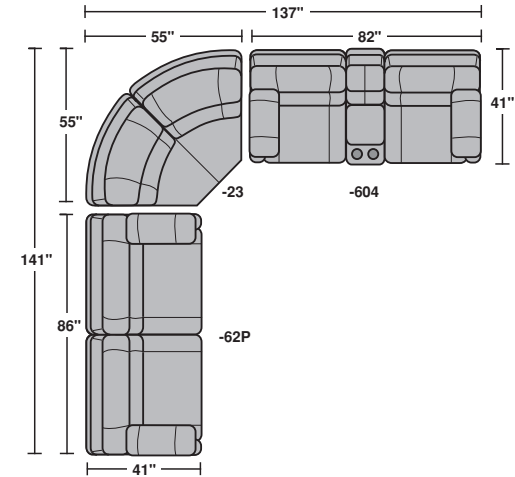

# 1276 Hermosa Group

	Height	Seat Width	Overall Width	Seat Depth	Overall Depth	Arm Height	Seat Height	Seat Cushions
<b>1276-62P Power Reclining Sofa</b>	39"	62"	86"	23"	41"	26"	21"	2
<b>1276-60P Power Reclining Love Seat</b>	39"	44"	68"	23"	41"	26"	21"	2
<b>1276-604 Gliding Reclining Love Seat with Console</b>	39"	58"	82"	23"	41"	26"	21"	2
<b>1276-23 Full Wedge</b>	39"	20"	77"	23"	55"	21"	21"	1
<b>1276-50P Power Recliner</b>	39"	21"	45"	23"	41"	26"	21"	1

*\*Also available in fabric; see 1576 group*  
*\*1276-604 does not have power.*

swatch size 2.5 by 2.5

	1276-62P	1276-60P	1276-604	1276-23	1276-50P
<b>Cushions</b>					
Luxury Cushion (LC)	●	●	●	●	●
<b>Seat Construction</b>					
Dualflex® Spring System	●	●	●	●	●
Woven Webbing	●	●	●	●	●
Attached Seat Cushion	●	●	●	●	●
<b>Back Construction</b>					
Attached Back Cushion	●	●	●	●	●
Semi Attached Back Cushion					
Loose Pillow Back Cushion					