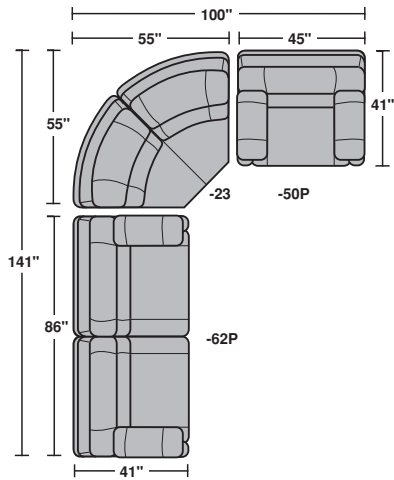

# LATITUDES

collection by Flexsteel®

1276 Sectional  
Power Reclining Sofa, Full Wedge,  
Gliding Reclining Love Seat with Console

1276 Power Recliner

Also available in fabric.  
Refer to 1576 group

## 1276 Hermosa Group

1276 Power Reclining Sofa

1276 Power Reclining  
Love Seat

1276 Gliding Reclining  
Love Seat with Console

# 1276 Hermosa Group

	Height	Seat Width	Overall Width	Seat Depth	Overall Depth	Arm Height	Seat Height	Seat Cushions
<b>1276-62P Power Reclining Sofa</b>	39"	62"	86"	23"	41"	26"	21"	2
<b>1276-60P Power Reclining Love Seat</b>	39"	44"	68"	23"	41"	26"	21"	2
<b>1276-604 Gliding Reclining Love Seat with Console</b>	39"	58"	82"	23"	41"	26"	21"	2
<b>1276-23 Full Wedge</b>	39"	20"	77"	23"	55"	21"	21"	1
<b>1276-50P Power Recliner</b>	39"	21"	45"	23"	41"	26"	21"	1

*\*Also available in fabric; see 1576 group*  
*\*1276-604 does not have power.*

swatch size 2.5 by 2.5

	1276-62P	1276-60P	1276-604	1276-23	1276-50P
<b>Cushions</b>					
Luxury Cushion (LC)	●	●	●	●	●
<b>Seat Construction</b>					
Dualflex® Spring System	●	●	●	●	●
Woven Webbing	●	●	●	●	●
Attached Seat Cushion	●	●	●	●	●
<b>Back Construction</b>					
Attached Back Cushion	●	●	●	●	●
Semi Attached Back Cushion					
Loose Pillow Back Cushion					