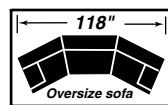

- ▲ Standard
- Optional

	Height	Seat Width	Overall Width	Seat Depth	Overall Depth	Open Depth	Arm Height	Seat Height	Mattress Size	Pillow Style (Qty)
3851-323 Conversation Sofa	36	82	118	21	51		26	20		
3851-31 Sofa	36	66	89	21	38		26	20		
3851-20 Love Seat	36	41	64	21	38		26	20		
3851-223 Convers Love Seat	36	51	83	20	46		26	20		
3851-10 Chair	36	22	45	21	38		26	20		
3851-08 Ottoman	19		35		24					

Also available without nailhead trim, see 3852 group

3851-20 Love Seat

Overall dimensions of 223 conversation love seat

Overall dimensions of 323 conversation sofa

Delivery Alert

Customers should measure carefully before ordering to ensure this sofa will fit into their home.