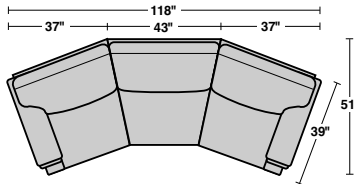

- ▲ Standard
- Optional

	Height	Seat Width	Overall Width	Seat Depth	Overall Depth	Open Depth	Arm Height	Seat Height	Mattress Size	Pillow Style (Qty)
3851-323 Conversation Sofa	36	82	118	21	51		26	20		
3851-31 Sofa	36	66	89	21	38		26	20		
3851-20 Love Seat	36	41	64	21	38		26	20		
3851-223 Convers Love Seat	36	51	83	20	46		26	20		
3851-10 Chair	36	22	45	21	38		26	20		
3851-08 Ottoman	19		35		24					

Dimensions are subject to variance. Options are subject to change without notice.

Rev. 9/07

As pictured: 3851-323: pictured body leather no longer available; wood finish V

Also available in fabric, see 7851 group

Also available without nailhead trim, see 3852 group

3851-20 Love Seat

Overall dimensions of 223 conversation love seat

Overall dimensions of 323 conversation sofa

Delivery Alert

Customers should measure carefully before ordering to ensure this sofa will fit into their home.