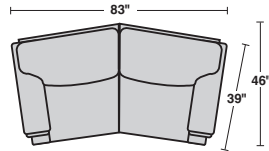

- ▲ Standard
- Optional

	Height	Seat Width	Overall Width	Seat Depth	Overall Depth	Open Depth	Arm Height	Seat Height	Mattress Size	Pillow Style (Qty)
3851-323 Conversation Sofa	36	82	118	21	51		26	20		
3851-31 Sofa	36	66	89	21	38		26	20		
3851-20 Love Seat	36	41	64	21	38		26	20		
3851-223 Convers Love Seat	36	51	83	20	46		26	20		
3851-10 Chair	36	22	45	21	38		26	20		
3851-08 Ottoman	19		35		24					

Dimensions are subject to variance. Options are subject to change without notice.

Rev. 9/07

As pictured: 3851-323: pictured body leather no longer available; wood finish V

Also available in fabric, see 7851 group

Also available without nailhead trim, see 3852 group

3851-20 Love Seat

Overall dimensions of 223 conversation love seat

Overall dimensions of 323 conversation sofa

Delivery Alert

Customers should measure carefully before ordering to ensure this sofa will fit into their home.