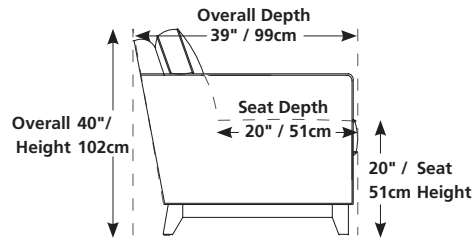

40817 / 45817 REWIND

Over 300 leathers and fabrics to choose from. Your choice...

Wallhugger – fully reclines with only 6" / 15cm wall clearance, allowing greater decorating flexibility and more efficient use of space.
 Single SKU overall depth in full recline = 65" / 165cm
 Configuration depths will vary

Design • It • Yourself

AVAILABLE WITH ALL SKUS (1, 2, 3, 5, 6, 7, 8)

For SKU options, replace "R" with:

E = power recline

W = manual with wireless bass shaker

L = power with wireless bass shaker

37" x 65"
94cm x 165cm
1R – manual recliner

30" x 65"
76cm x 165cm
2R – manual LHF recliner

30" x 65"
76cm x 165cm
3R – manual RHF recliner

44" x 65"
112cm x 165cm
5R – manual LHF recliner with RHF wedge arm

44" x 65"
112cm x 165cm
6R – manual RHF recliner with LHF wedge arm

37" x 65"
94cm x 165cm
7R – manual RHF wedge arm recliner

23" x 65"
58cm x 165cm
8R – manual armless recliner

67" x 65"
170cm x 165cm
1R/3R

74" x 67"
188cm x 170cm
5R/3R

97" x 65"
246cm x 165cm
1R/3R/3R

110" x 70"
279cm x 178cm
5R/7R/3R