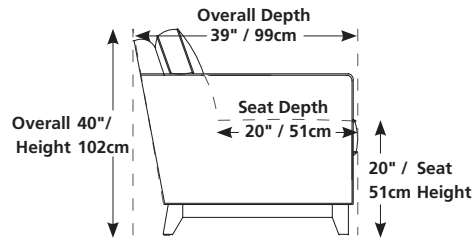

# 40817 / 45817 REWIND

Over 300 leathers and fabrics to choose from. Your choice...

**Wallhugger** – fully reclines with only 6" / 15cm wall clearance, allowing greater decorating flexibility and more efficient use of space.  
 Single SKU overall depth in full recline = 65" / 165cm  
 Configuration depths will vary

### AVAILABLE WITH ALL SKUS (1, 2, 3, 5, 6, 7, 8)

For SKU options, replace "R" with:

E = power recline

W = manual with wireless bass shaker

L = power with wireless bass shaker

37" x 65"  
94cm x 165cm  
1R – manual recliner

30" x 65"  
76cm x 165cm  
2R – manual LHF recliner

30" x 65"  
76cm x 165cm  
3R – manual RHF recliner

44" x 65"  
112cm x 165cm  
5R – manual LHF recliner with RHF wedge arm

44" x 65"  
112cm x 165cm  
6R – manual RHF recliner with LHF wedge arm

37" x 65"  
94cm x 165cm  
7R – manual RHF wedge arm recliner

23" x 65"  
58cm x 165cm  
8R – manual armless recliner

67" x 65"  
170cm x 165cm  
1R/3R

74" x 67"  
188cm x 170cm  
5R/3R

97" x 65"  
246cm x 165cm  
1R/3R/3R