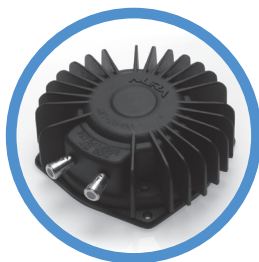

Bass shaker mounted within the seat back has a nominal impedance of 4 ohms

All you need to get started...

- Plug transmitter into home theater amplifier
- Plug amplifier into the power source of your seating unit
- Adjust individual intensity to your comfort level
- No wires to connect between seats and home theater system
- Wired bass shaker available upon request

1

Choose your style

2

Choose your configuration

3

Choose your electronics

4

Choose your cover over 300 leathers & fabrics

5

Enjoy your movie

OR

Visit palliser.com and click on the Room Builder box to create your own configuration to fit your home perfectly.