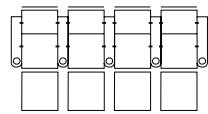

Design • It • Yourself

AVAILABLE WITH ALL SKUS (1, 2, 3, 5, 6, 7, 8)

For SKU options, replace "R" with:

E = power recline

W = manual with wireless bass shaker

L = power with wireless bass shaker

37" x 65"
94cm x 165cm
1R – manual recliner

30" x 65"
76cm x 165cm
2R – manual LHF recliner

30" x 65"
76cm x 165cm
3R – manual RHF recliner

44" x 65"
112cm x 165cm
5R – manual LHF recliner with RHF wedge arm

44" x 65"
112cm x 165cm
6R – manual RHF recliner with LHF wedge arm

37" x 65"
94cm x 165cm
7R – manual RHF wedge arm recliner

23" x 65"
58cm x 165cm
8R – manual armless recliner

67" x 65"
170cm x 165cm
1R/3R

74" x 67"
188cm x 170cm
5R/3R

97" x 65"
246cm x 165cm
1R/3R/3R

110" x 70"
279cm x 178cm
5R/7R/3R