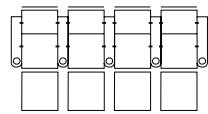

### AVAILABLE WITH ALL SKUS (1, 2, 3, 5, 6, 7, 8)

For SKU options, replace "R" with:

E = power recline

W = manual with wireless bass shaker

L = power with wireless bass shaker

37" x 65"  
94cm x 165cm  
1R – manual recliner

30" x 65"  
76cm x 165cm  
2R – manual LHF recliner

30" x 65"  
76cm x 165cm  
3R – manual RHF recliner

44" x 65"  
112cm x 165cm  
5R – manual LHF recliner with RHF wedge arm

44" x 65"  
112cm x 165cm  
6R – manual RHF recliner with LHF wedge arm

37" x 65"  
94cm x 165cm  
7R – manual RHF wedge arm recliner

23" x 65"  
58cm x 165cm  
8R – manual armless recliner

67" x 65"  
170cm x 165cm  
1R/3R

74" x 67"  
188cm x 170cm  
5R/3R

97" x 65"  
246cm x 165cm  
1R/3R/3R