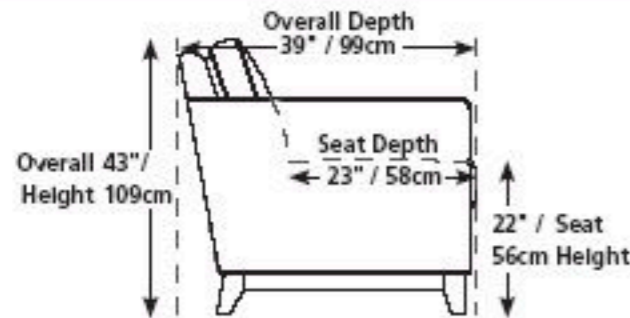

41918 / 46918 RHUMBA

Over 300 leathers and fabrics to choose from. Your choice...

Wallhugger – fully reclines with only 6" / 15cm wall clearance, allowing greater decorating flexibility and more efficient use of space.

Single SKU overall depth in full recline = 66" / 168cm
Configuration depths will vary

103" x 66"
262cm x 168cm
1R/3R/3R

135" x 66"
343cm x 168cm
1R/3R/3R/3R

Imagine the impact of a full cinematic experience right in your own home!
Palliser® Home Theater Seating combines unparalleled comfort, sophisticated design and all the features you need to help create the ultimate home theater.