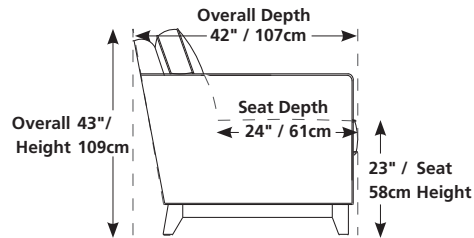

41921 / 46921 LINUS

Over 300 leathers and fabrics to choose from. Your choice...

Wallhugger – fully reclines with only 2" / 5cm wall clearance, allowing greater decorating flexibility and more efficient use of space.
 Depth in full recline = 68" / 173cm
 Configuration depths will vary

AVAILABLE WITH ALL SKUs (1, 2, 3, 5, 6, 7, 8)

For SKU options, replace "R" with:

E = power recline

W = manual with wireless bass shaker

L = power with wireless bass shaker

Design • It • Yourself

40" x 68"
102cm x 173cm
1R – manual recliner

33" x 68"
84cm x 173cm
2R – manual LHF recliner

33" x 68"
84cm x 173cm
3R – manual RHF recliner

46" x 68"
117cm x 173cm
5R – manual LHF recliner with RHF wedge arm

46" x 68"
117cm x 173cm
6R – manual RHF recliner with LHF wedge arm

118" x 72"
300cm x 183cm
5R/7R/3R

139" x 68"
353cm x 173cm
1R/3R/3R/3R

160" x 76"
406cm x 193cm
5R/7R/7R/3R

132" x 68"
335cm x 173cm
1R/8R/8R/1R

143" x 72"
363cm x 183cm
5R/8R/8R/6R

Width x Depth x Height

Specifications are correct at time of printing and are subject to change without notice.