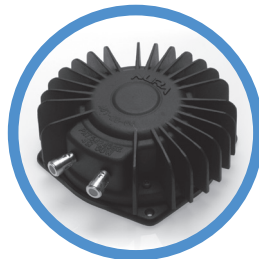

RF (radio frequency 2.4 GHZ) transmitter plugs into home theater amplifier that will supply signal to all bass shaker units within 200 ft radius

50 watt (4 ohms) amplifier built into seat of chair

RF receiver built into seat of chair