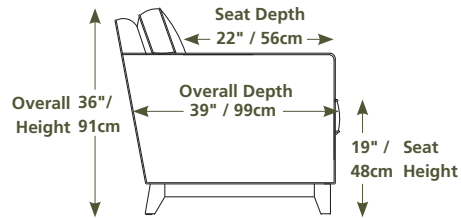

77286 / 70286 VALENCIA

Over 100 leathers, fabrics and colours to choose from. Your choice...

Cosmopolitan

85" / 216cm wide
01 sofa
inside arm to inside arm
= 69" / 175cm

62" / 157cm wide
03 loveseat
inside arm to inside arm
= 46" / 117cm

39" / 99cm wide
02 chair
inside arm to inside arm
= 23" / 58cm

22" x 22" x 16"
56cm x 56cm x 41cm
04 ottoman

40" x 35" x 40"
102cm x 89cm x 102cm
62 pushback chair
inside arm to inside arm
= 22" / 56cm

Cosmopolitan... ...your style.