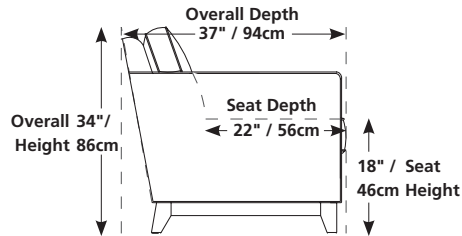

77289 / 70289 REED

Over 250 leathers and fabrics to choose from. Your choice...

Cosmopolitan

Cosmopolitan... ...your style.

Palliser® has the answer with a wide array of classic modern shapes that suit today's urban style to a T. With over 250 coverings to choose from, the look is custom, personal and truly unique.

82" / 208cm wide
01 sofa
inside arm to inside arm
= 66" / 168cm

60" / 152cm wide
03 loveseat
inside arm to inside arm
= 44" / 112cm

38" / 97cm wide
02 chair
inside arm to inside arm
= 22" / 56cm

31" x 26" x 18"
79cm x 66cm x 46cm
04 ottoman

55" x 22" x 18"
140cm x 56cm x 46cm
94 ottoman cocktail

75" / 191cm wide
12 LHF sofa
13 RHF sofa

88" / 224cm wide
39 LHF sofa split
40 RHF sofa split

80" / 203cm wide
35 RHF corner chaise
36 LHF corner chaise