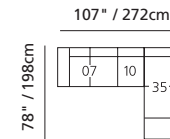

Great Rooms®

Urban-retro inspired Aviva makes condo-sized scaling look larger than life.

The slim bite arm and thickset seating make for elegant proportions.

The tight back creates a clean and contemporary look, while the optional

lumbar cushions in choice of colour accent offer both comfort and style.

75" / 191cm wide
01 sofa
inside arm to inside arm
= 66" / 168cm

33" / 84cm wide
02 chair
inside arm to inside arm
= 22" / 56cm

53" / 135cm wide
03 loveseat
inside arm to inside arm
= 44" / 112cm

23" x 23" x 17"
58cm x 58cm x 43cm
04 ottoman

50" / 127cm wide
07 LHF loveseat
08 RHF loveseat

23" / 58cm wide
10 armless chair

78" / 198cm wide
35 RHF corner chaise
36 LHF corner chaise