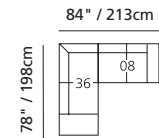

Great Rooms®

Urban-retro inspired Aviva makes condo-sized scaling look larger than life.

The slim bite arm and thickset seating make for elegant proportions.

The tight back creates a clean and contemporary look, while the optional

lumbar cushions in choice of colour accent offer both comfort and style.

75" / 191cm wide
01 sofa
inside arm to inside arm
= 66" / 168cm

33" / 84cm wide
02 chair
inside arm to inside arm
= 22" / 56cm

53" / 135cm wide
03 loveseat
inside arm to inside arm
= 44" / 112cm

23" x 23" x 17"
58cm x 58cm x 43cm
04 ottoman

50" / 127cm wide
07 LHF loveseat
08 RHF loveseat

23" / 58cm wide
10 armless chair

78" / 198cm wide
35 RHF corner chaise
36 LHF corner chaise