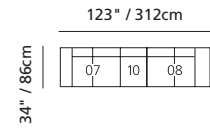

Great Rooms®

Urban-retro inspired Aviva makes condo-sized scaling look larger than life.

The slim bite arm and thickset seating make for elegant proportions.

The tight back creates a clean and contemporary look, while the optional

lumbar cushions in choice of colour accent offer both comfort and style.

75" / 191cm wide
01 sofa
inside arm to inside arm
= 66" / 168cm

33" / 84cm wide
02 chair
inside arm to inside arm
= 22" / 56cm

53" / 135cm wide
03 loveseat
inside arm to inside arm
= 44" / 112cm

23" x 23" x 17"
58cm x 58cm x 43cm
04 ottoman

50" / 127cm wide
07 LHF loveseat
08 RHF loveseat

23" / 58cm wide
10 armless chair

78" / 198cm wide
35 RHF corner chaise
36 LHF corner chaise