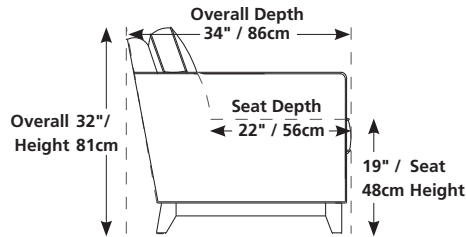

77490 / 70490 AVIVA

Over 300 leathers and fabrics to choose from. Your choice...

Design • It • Yourself