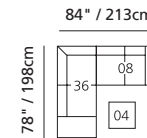

Great Rooms®

Urban-retro inspired Aviva makes condo-sized scaling look larger than life.

The slim bite arm and thickset seating make for elegant proportions.

The tight back creates a clean and contemporary look, while the optional

lumbar cushions in choice of colour accent offer both comfort and style.

75" / 191cm wide
01 sofa
inside arm to inside arm
= 66" / 168cm

33" / 84cm wide
02 chair
inside arm to inside arm
= 22" / 56cm

53" / 135cm wide
03 loveseat
inside arm to inside arm
= 44" / 112cm

23" x 23" x 17"
58cm x 58cm x 43cm
04 ottoman

50" / 127cm wide
07 LHF loveseat
08 RHF loveseat

23" / 58cm wide
10 armless chair

78" / 198cm wide
35 RHF corner chaise
36 LHF corner chaise