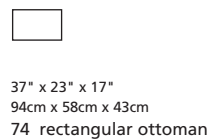

Elements: 77493 / 70493 CATO

Over 300 leathers and fabrics to choose from. Your choice...

Design • It • Yourself

MOST POPULAR CONFIGURATIONS

STATIONARY OPTIONS

Flexibility & CHOICE

Sit down. Stretch out. Relax.