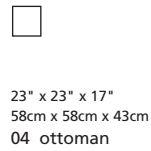

Elements: 77493 / 70493 CATO

Over 300 leathers and fabrics to choose from. Your choice...

Design • It • Yourself

MOST POPULAR CONFIGURATIONS

STATIONARY OPTIONS

Flexibility & CHOICE

Sit down. Stretch out. Relax.