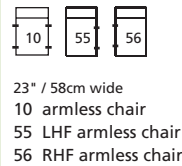

Elements: 77493 / 70493 CATO

Over 300 leathers and fabrics to choose from. Your choice...

Design • It • Yourself

MOST POPULAR CONFIGURATIONS

STATIONARY OPTIONS

Flexibility & CHOICE

Sit down. Stretch out. Relax.