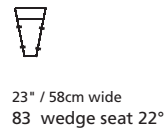

Elements: 77493 / 70493 CATO

Over 300 leathers and fabrics to choose from. Your choice...

Design • It • Yourself

MOST POPULAR CONFIGURATIONS

STATIONARY OPTIONS

Flexibility & CHOICE

Sit down. Stretch out. Relax.