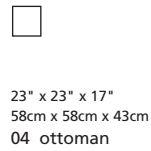

Elements: 77494 / 70494 JUNO

Over 300 leathers and fabrics to choose from. Your choice...

Design • It • Yourself

MOST POPULAR CONFIGURATIONS

STATIONARY OPTIONS

Flexibility & CHOICE

Sit down. Stretch out. Relax.