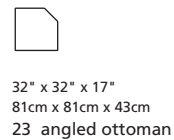

Elements: 77494 / 70494 JUNO

Over 300 leathers and fabrics to choose from. Your choice...

Design • It • Yourself

MOST POPULAR CONFIGURATIONS

STATIONARY OPTIONS

Flexibility & CHOICE

Sit down. Stretch out. Relax.