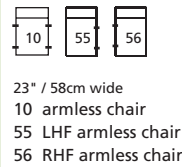

Elements: 77494 / 70494 JUNO

Over 300 leathers and fabrics to choose from. Your choice...

Design • It • Yourself

MOST POPULAR CONFIGURATIONS

STATIONARY OPTIONS

Flexibility & CHOICE

Sit down. Stretch out. Relax.