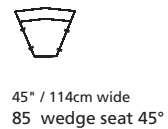

Elements: 77494 / 70494 JUNO

Over 300 leathers and fabrics to choose from. Your choice...

Design • It • Yourself

MOST POPULAR CONFIGURATIONS

STATIONARY OPTIONS

Flexibility & CHOICE

Sit down. Stretch out. Relax.