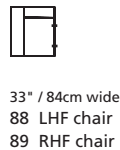

Elements: 77494 / 70494 JUNO

Over 300 leathers and fabrics to choose from. Your choice...

Design • It • Yourself

MOST POPULAR CONFIGURATIONS

STATIONARY OPTIONS

Flexibility & CHOICE

Sit down. Stretch out. Relax.