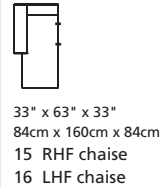

Elements: 77494 / 70494 JUNO

Over 300 leathers and fabrics to choose from. Your choice...

Design • It • Yourself

MOST POPULAR CONFIGURATIONS

STATIONARY OPTIONS

Flexibility & CHOICE

Sit down. Stretch out. Relax.