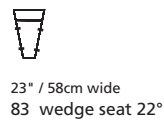

Elements: 77494 / 70494 JUNO

Over 300 leathers and fabrics to choose from. Your choice...

Design • It • Yourself

MOST POPULAR CONFIGURATIONS

STATIONARY OPTIONS

Flexibility & CHOICE

Sit down. Stretch out. Relax.