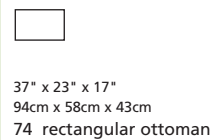

Elements: 77494 / 70494 JUNO

Over 300 leathers and fabrics to choose from. Your choice...

Design • It • Yourself

MOST POPULAR CONFIGURATIONS

STATIONARY OPTIONS

Flexibility & CHOICE

Sit down. Stretch out. Relax.