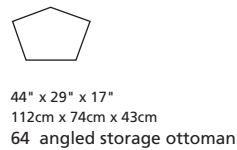

Elements: 77494 / 70494 JUNO

Over 300 leathers and fabrics to choose from. Your choice...

Design • It • Yourself

MOST POPULAR CONFIGURATIONS

STATIONARY OPTIONS

Flexibility & CHOICE

Sit down. Stretch out. Relax.