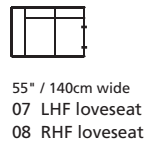

Elements: 77494 / 70494 JUNO

Over 300 leathers and fabrics to choose from. Your choice...

Design • It • Yourself

MOST POPULAR CONFIGURATIONS

STATIONARY OPTIONS

Flexibility & CHOICE

Sit down. Stretch out. Relax.