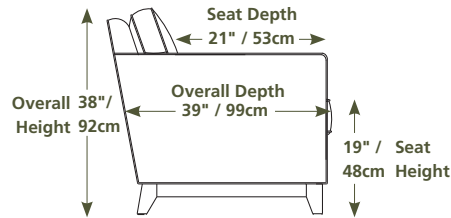

77563 MARCELLA

Over 100 leathers, fabrics and colours to choose from. Your choice...

Cosmopolitan

largeur 90" / 229cm
01 sofa
inside arm to inside arm
= 60" / 152cm

largeur 68" / 173cm
03 loveseat
inside arm to inside arm
= 38" / 97cm

largeur 49" / 124cm
02 chair
inside arm to inside arm
= 19" / 48cm

30" x 25" x 18"
76cm x 64cm x 46cm
04 ottoman

49" x 63" x 38"
124cm x 160cm x 92cm
06 chaise
inside arm to inside arm
= 19" / 48cm

Cosmopolitan... ...your style.