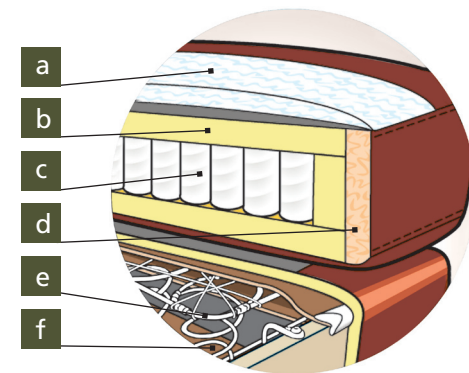

48" / 122cm wide  
14 armless loveseat

37" x 70" x 37"  
94cm x 178cm x 94cm  
15 RHF chaise  
16 LHF chaise

36" / 91cm wide  
88 LHF chair  
89 RHF chair

## BEAUTY IS MORE THAN SKIN DEEP

- a Super soft poly topper with a full bonded fibre wrap
- b High-resiliency foam provides long-lasting comfort and support
- c Individual pocket coils in every seat cushion ensure individual comfort
- d Fibre wrapped to provide a soft front edge
- e Tempered steel coil spring units are eight-way hand tied ensuring timeless support
- f Supportive wood stretcher with padding ensures quality construction