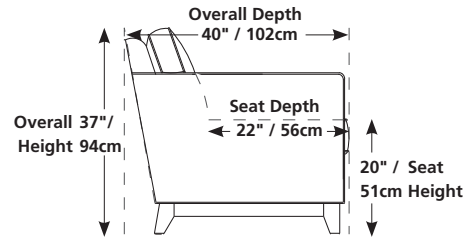

## Horizons

95" / 241cm wide  
01 sofa  
inside arm to inside arm  
= 71" / 180cm

71" / 180cm wide  
03 loveseat  
inside arm to inside arm  
= 47" / 119cm

47" / 119cm wide  
02 chair  
inside arm to inside arm  
= 23" / 58cm

32" x 28" x 19"  
81cm x 71cm x 48cm  
04 ottoman

60" / 152cm wide  
07 LHF loveseat  
08 RHF loveseat

48" x 48" x 37"  
122cm x 122cm x 94cm  
09 corner curve

84" / 213cm wide  
12 LHF sofa  
13 RHF sofa

48" / 122cm wide  
14 armless loveseat

37" x 70" x 37"  
94cm x 178cm x 94cm  
15 RHF chaise  
16 LHF chaise

36" / 91cm wide  
88 LHF chair  
89 RHF chair