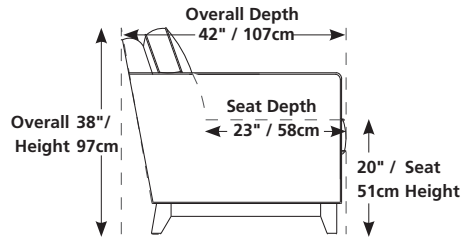

## Horizons

100" / 254cm wide  
01 sofa  
inside arm to inside arm  
= 72" / 183cm

76" / 193cm wide  
03 loveseat  
inside arm to inside arm  
= 48" / 122cm

52" / 132cm wide  
02 chair  
inside arm to inside arm  
= 24" / 61cm

31" x 27" x 20"  
79cm x 69cm x 51cm  
04 ottoman