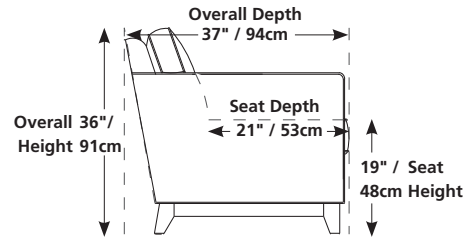

## Horizons

84" / 213cm wide  
01 sofa  
inside arm to inside arm  
= 65" / 165cm

62" / 157cm wide  
03 loveseat  
inside arm to inside arm  
= 43" / 109cm

40" / 102cm wide  
02 chair  
inside arm to inside arm  
= 21" / 53cm

27" x 23" x 20"  
69cm x 58cm x 51cm  
04 ottoman

84" / 213cm wide  
21 sofabed 54"  
inside arm to inside arm  
= 65" / 165cm