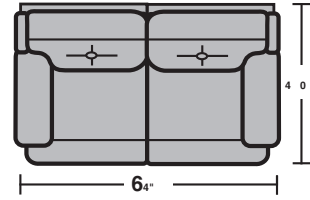

3344-60
Double Reclining
Love Seat