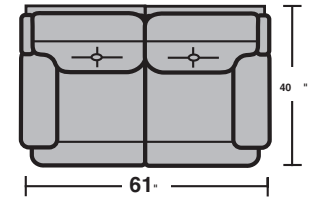

3344-20
Love Seat