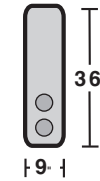

**3344-62**  
Double Reclining Sofa

**3344-60**  
Double Reclining  
Love Seat

**3344-20**  
Love Seat

**3344-7**  
Left Facing  
One Arm Recliner  
**3344-7LM**  
Left Motorized  
One Arm Recliner

**3344-8**  
Right Facing  
One Arm Recliner  
**3344-8RM**  
Right Motorized  
One Arm Recliner

**3344-9**  
Armless Recliner  
**3344-9LM/RM**  
Left Motorized/  
Right Motorized  
Armless Recliner

**3344-0**  
Drop Down Table

**3344-19**  
Armless Chair

**3344-70**  
Wedge Arm  
**3344-70S**  
Storage Wedge

**3344-72**  
Arm Console

**3344-22**  
Half Wedge

Scale 1/4" = 1'

Rev. 9/07

Oslo  
3344 Group – Home Theater

Configurations

Scale 1/4"=1'

Rev. 9/07