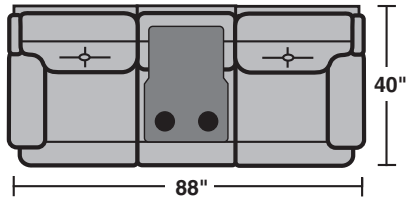

Oslo
3344 Group – Home Theater

Components

3344-63
Double Reclining Sofa
With Drop Down Table