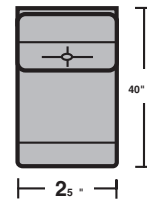

**3344-62**  
Double Reclining Sofa

**3344-60**  
Double Reclining  
Love Seat

**3344-20**  
Love Seat

**3344-7**  
Left Facing  
One Arm Recliner  
**3344-7LM**  
Left Motorized  
One Arm Recliner

**3344-8**  
Right Facing  
One Arm Recliner  
**3344-8RM**  
Right Motorized  
One Arm Recliner

**3344-9**  
Armless Recliner  
**3344-9LM/RM**  
Left Motorized/  
Right Motorized  
Armless Recliner

**3344-0**  
Drop Down Table

**3344-19**  
Armless Chair

**3344-70**  
Wedge Arm  
**3344-70S**  
Storage Wedge