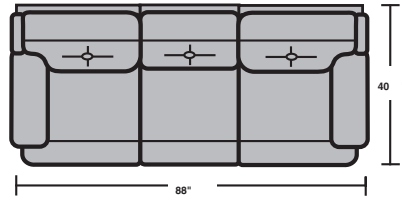

Mini Deck

**MATTRESS:**

Cozy Comfort Mattress (W)

Air Coil Mattress (V)

▲ Standard

● Optional

	Height	Seat Width	Overall Width	Seat Depth	Overall Depth	Open Depth	Arm Height	Seat Height	Mattress Size	Pillow Number
<b>3344-63 Dbl Reclining Sofa with Drop Down Table</b>	42	70	88	24	40		23	20		
<b>3344-62 Dbl Reclining Sofa</b>	42	70	88	24	40		23	20		
<b>3344-60 Dbl Reclining Love Seat</b>	42	46	64	24	40		23	20		
<b>3344-20 Love Seat</b>	42	43	61	24	40		23	20		
<b>3344-00 Drop Down Table</b>	42	25	25	24	40			20		
<b>3344-19 Armless Chair</b>	42	25	25	24	40			20		
<b>3344-22 Half Wedge</b>	42	50	50	24	45			20		
<b>3344-57 Left Recliner</b>	42	24	33	24	40		23	20		
<b>3344-58 Right Recliner</b>	42	24	33	24	40		23	20		
<b>3344-59 Armless Recliner</b>	42	27	27	24	40			20		
<b>3344-70 Wedge Arm</b>	26		19		37					
<b>3344-70S Storage Wedge</b>	26		19		35					
<b>3344-72 Arm Console</b>	25		9		36					

**Patented Connecting Brackets**  
 interlock modular pieces

**Optional Power Recliner Mechanism Available On**  
 57LM, 58RM & 59LM/RM

Oslo  
3344 Group – Home Theater

Components

**3344-63**  
Double Reclining Sofa  
With Drop Down Table