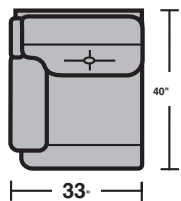

3344-7
Left Facing
One Arm Recliner
3344-7LM
Left Motorized
One Arm Recliner