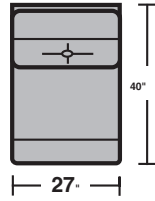

Mini Deck

**MATTRESS:**

Cozy Comfort Mattress (W)

Air Coil Mattress (V)

▲ Standard

● Optional

	Height	Seat Width	Overall Width	Seat Depth	Overall Depth	Open Depth	Arm Height	Seat Height	Mattress Size	Pillow Number
<b>3344-63 Dbl Reclining Sofa with Drop Down Table</b>	42	70	88	24	40		23	20		
<b>3344-62 Dbl Reclining Sofa</b>	42	70	88	24	40		23	20		
<b>3344-60 Dbl Reclining Love Seat</b>	42	46	64	24	40		23	20		
<b>3344-20 Love Seat</b>	42	43	61	24	40		23	20		
<b>3344-00 Drop Down Table</b>	42	25	25	24	40			20		
<b>3344-19 Armless Chair</b>	42	25	25	24	40			20		
<b>3344-22 Half Wedge</b>	42	50	50	24	45			20		
<b>3344-57 Left Recliner</b>	42	24	33	24	40		23	20		
<b>3344-58 Right Recliner</b>	42	24	33	24	40		23	20		
<b>3344-59 Armless Recliner</b>	42	27	27	24	40			20		
<b>3344-70 Wedge Arm</b>	26		19		37					
<b>3344-70S Storage Wedge</b>	26		19		35					
<b>3344-72 Arm Console</b>	25		9		36					

**3344-62**  
Double Reclining Sofa

**3344-60**  
Double Reclining  
Love Seat

**3344-20**  
Love Seat

**3344-7**  
Left Facing  
One Arm Recliner  
**3344-7LM**  
Left Motorized  
One Arm Recliner

**3344-8**  
Right Facing  
One Arm Recliner  
**3344-8RM**  
Right Motorized  
One Arm Recliner

**3344-9**  
Armless Recliner  
**3344-9LM/RM**  
Left Motorized/  
Right Motorized  
Armless Recliner

**3344-0**  
Drop Down Table

**3344-19**  
Armless Chair

**3344-70**  
Wedge Arm  
**3344-70S**  
Storage Wedge