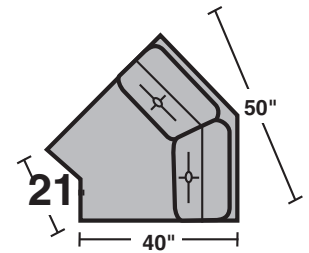

**3344-9**  
Armless Recliner  
**3344-9LM/RM**  
Left Motorized/  
Right Motorized  
Armless Recliner

**3344-0**  
Drop Down Table

**3344-19**  
Armless Chair

**3344-70**  
Wedge Arm  
**3344-70S**  
Storage Wedge

**3344-72**  
Arm Console

**3344-22**  
Half Wedge

Scale 1/4" = 1'

Rev. 9/07

Oslo  
3344 Group – Home Theater

Configurations

Scale 1/4"=1'

Rev. 9/07