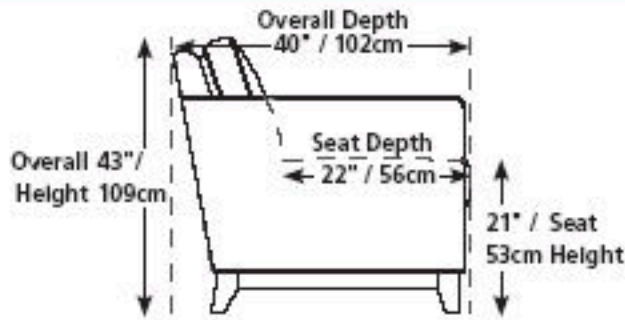

PACIFICO

Wallhugger – fully reclines with only 6" / 15cm wall clearance, allowing greater decorating flexibility and more efficient use of space.

Single SKU overall depth in full recline = 68" / 173cm
Configuration depths will vary

Design • It • Yourself

97" x 68"
246cm x 173cm
1R/3R/3R

127" x 68"
323cm x 173cm
1R/3R/3R/3R

120" x 68"
305cm x 173cm
1R/3R/3R

37" x 68"
94cm x 173cm
1R – manual recliner

30" x 68"
76cm x 173cm
2R – manual LHF recliner