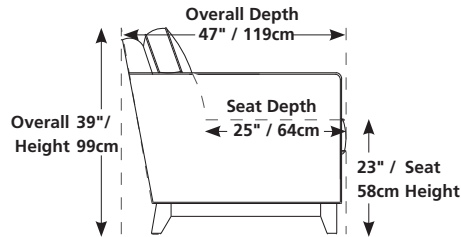

77686 PONDEROSA

Over 100 leathers to choose from. Your choice...

Horizons

102" / 259 wide
01 sofa
inside arm to inside arm
= 78" / 198cm

76" / 193 wide
03 loveseat
inside arm to inside arm
= 52" / 132cm

50" / 127cm wide
02 chair
inside arm to inside arm
= 26" / 66cm

31" x 27" x 20"
79cm x 69cm x 51cm
04 ottoman

BEAUTY IS MORE THAN SKIN DEEP

- a Super soft poly topper with a full bonded fibre wrap
- b High-resiliency foam provides long-lasting comfort and support
- c Individual pocket coils in every seat cushion ensure individual comfort
- d Fibre wrapped to provide a soft front edge
- e Tempered steel coil spring units are eight-way hand tied ensuring timeless support
- f Supportive wood stretcher with padding ensures quality construction